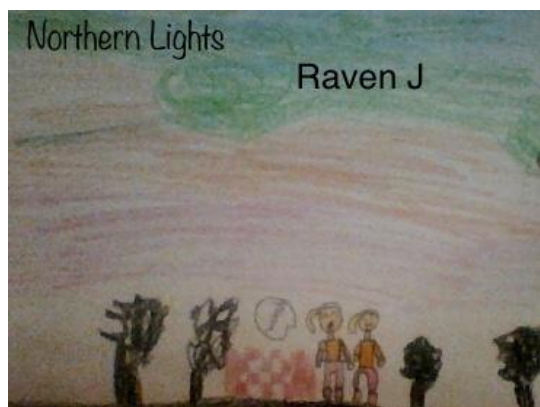

Raven J

Antonello Mori
Primary Color

red
Apple

sun
yellow

sky - blue

Antonello Mori

Secondary Color
Purple
Donut

Tree - green