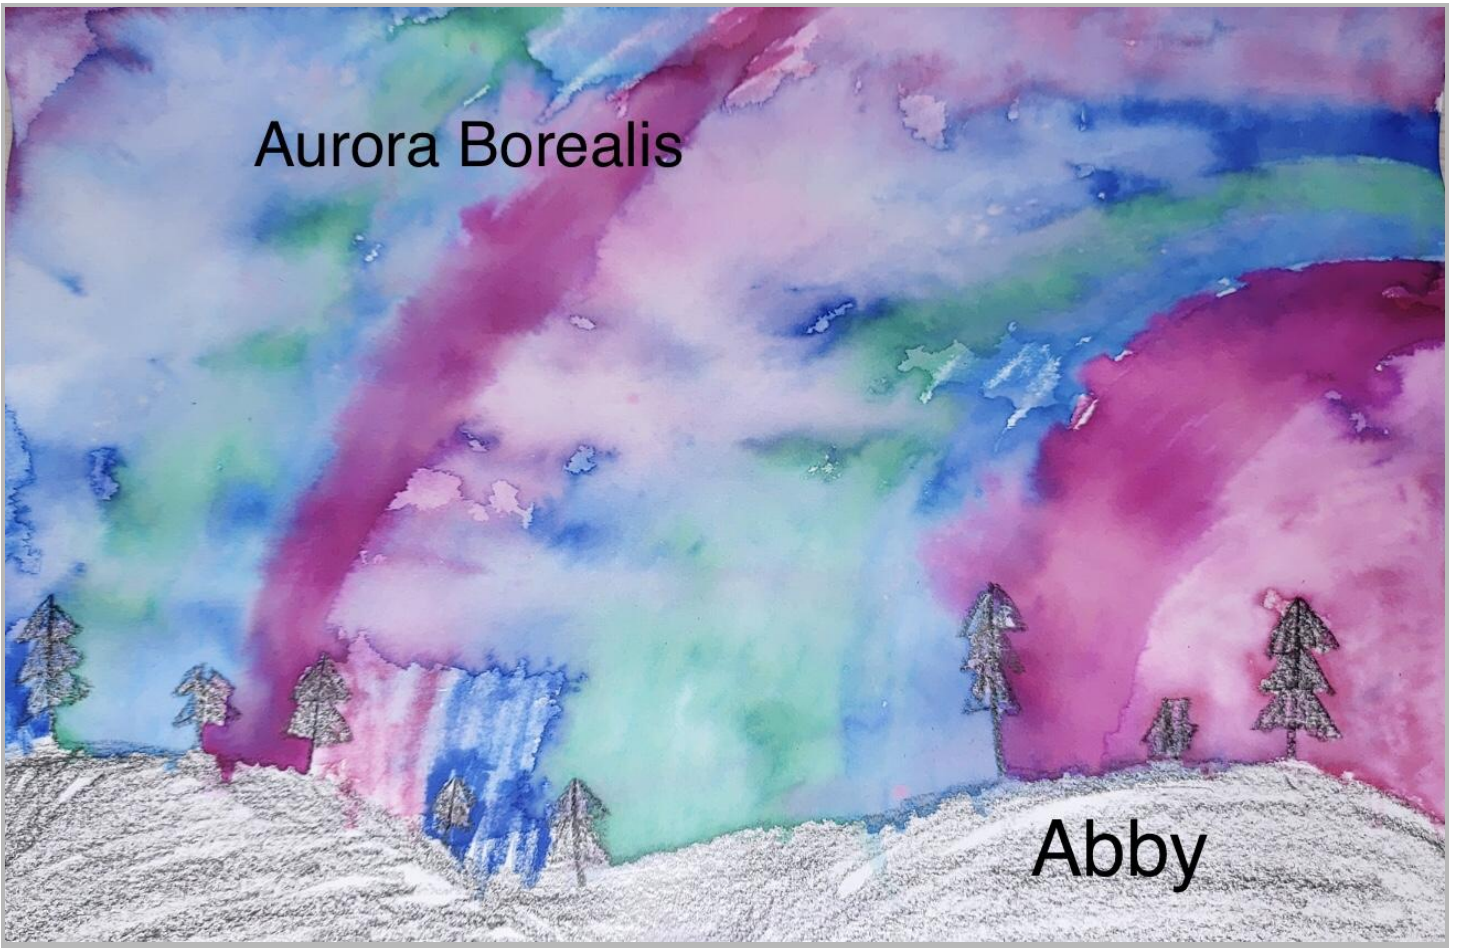

Aurora Borealis

Abby